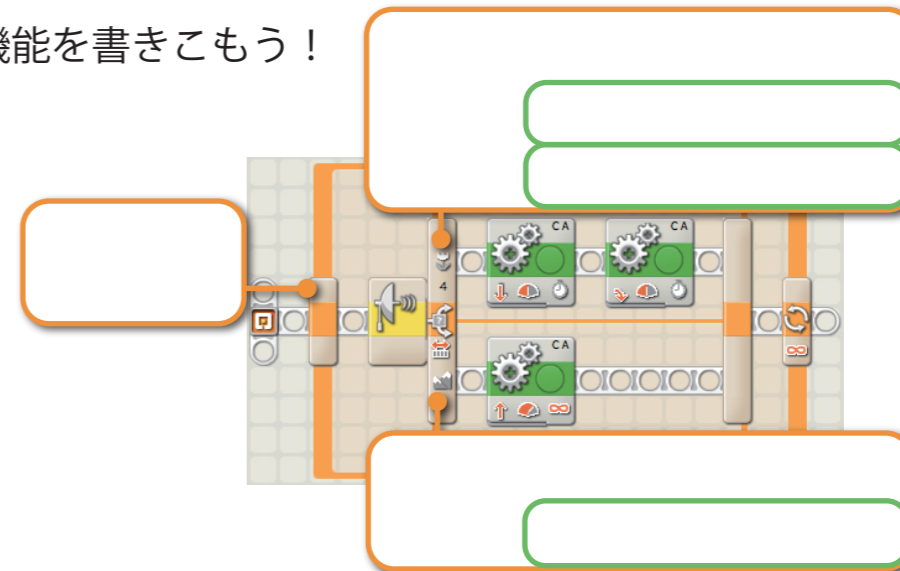

## じっけん1. タッチセンサ

ブロックの機能を書きこもう！

Three empty boxes for labeling the touch sensor, light sensor, and CA motor block.

動きの観察

Large empty box for observing the robot's movement during the touch sensor experiment.

## じっけん2. ライトセンサ

ブロックの機能を書きこもう！

動きの観察

Large empty box for observing the robot's movement during the light sensor experiment.

ロボットの動き

## じっけん3. 超音波センサ

ブロックの機能を書きこもう！

動きの観察

Large empty box for observing the robot's movement during the ultrasonic sensor experiment.