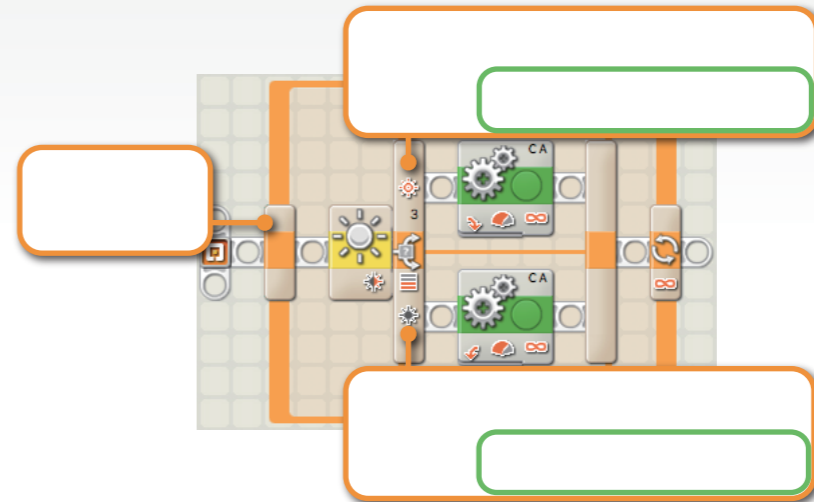

## じっけん1. タッチセンサ

ブロックの機能を書きこもう！

Three empty boxes for labeling the touch sensor, light sensor, and CA motor block.

動きの観察

Large empty box for observing the robot's movement during the touch sensor experiment.

## じっけん2. ライトセンサ

ブロックの機能を書きこもう！

動きの観察

Large empty box for observing the robot's movement during the light sensor experiment.

ロボットの動き

## じっけん3. 超音波センサ

ブロックの機能を書きこもう！

動きの観察

Large empty box for observing the robot's movement during the ultrasonic sensor experiment.